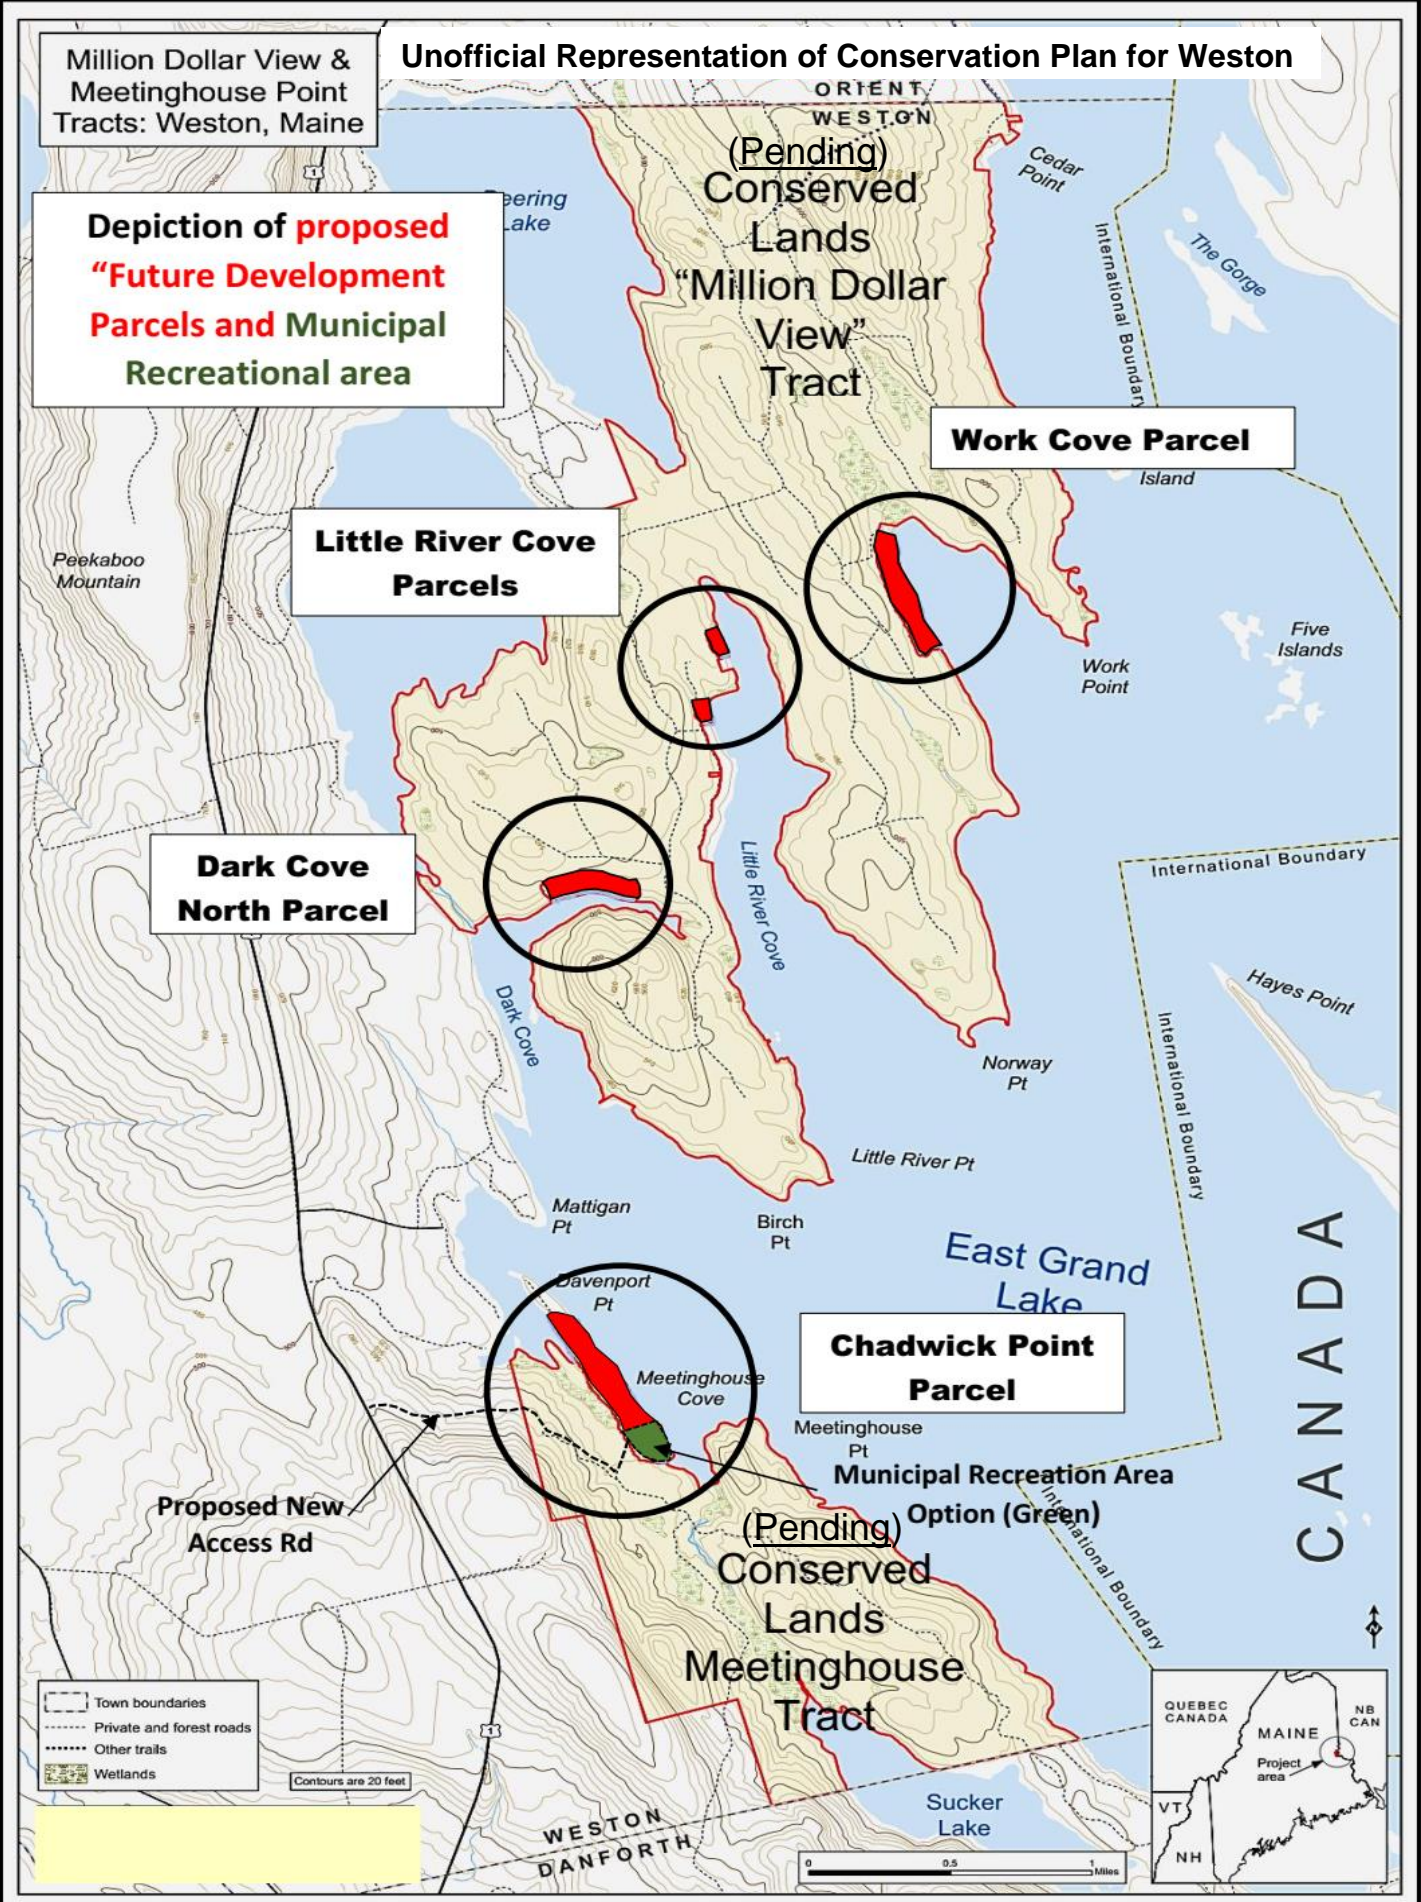

Unofficial Representation of Conservation Plan for Weston

Million Dollar View & Meetinghouse Point Tracts: Weston, Maine

Depiction of **proposed** "Future Development Parcels and Municipal Recreational area

Little River Cove Parcels

Dark Cove North Parcel

Work Cove Parcel

Chadwick Point Parcel

(Pending) Conserved Lands "Million Dollar View" Tract

(Pending) Conserved Lands Meetinghouse Tract

Municipal Recreation Area Option (Green)

CANADA

- Town boundaries
- Private and forest roads
- Other trails
- Wetlands

Contours are 20 feet

0 0.5 1 Miles